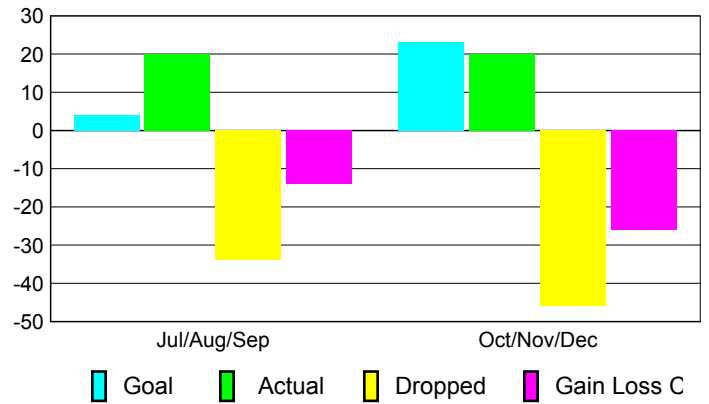

Membership Results 2010-2011

Goal, New, Dropped, Gain/Loss