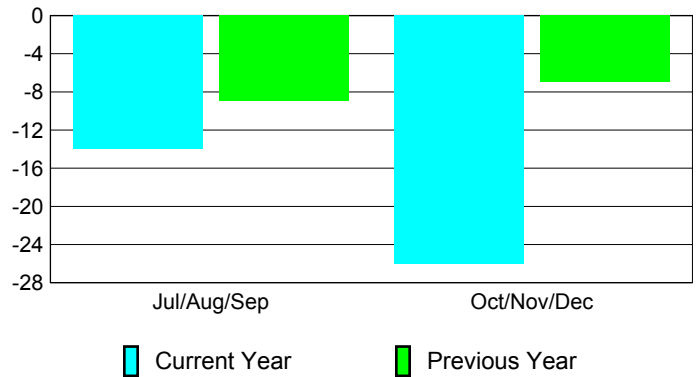

Comparison of Membership Gain/Loss

Current Year Compared to the Previous Year